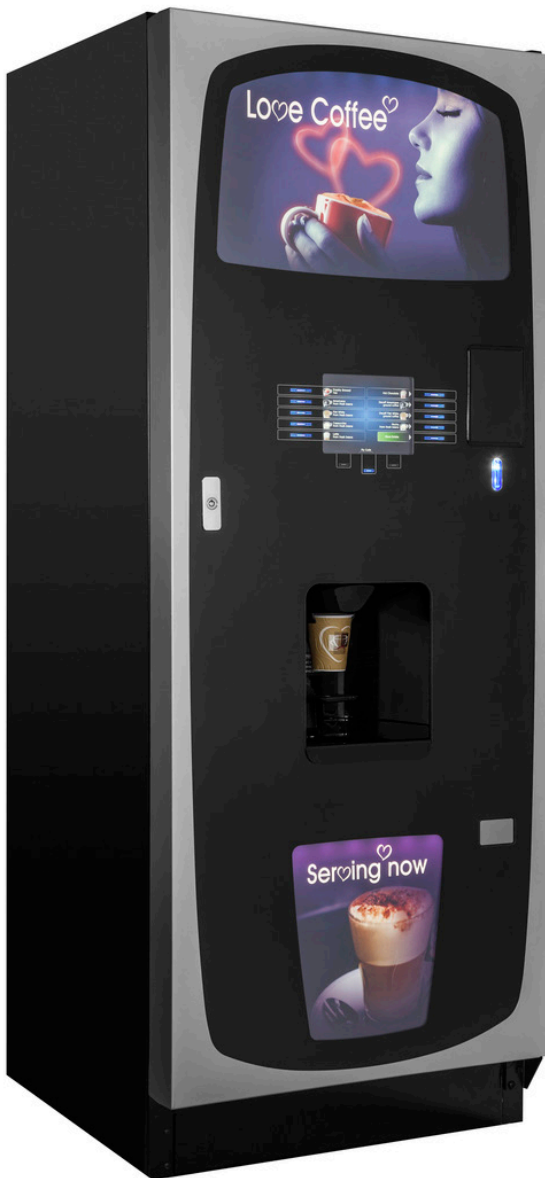


Voce Media

Freestanding Coffee Machine

The Voce is a truly versatile hot beverage solution for all locations, delivering an unrivalled choice of beverages from instant, freshbrew, roast & ground and bean-to-cup models, with the option to include chilled still and sparkling drinks.

With a modern smoked glass front design it will enhance any location and offers an enticing display of beverages.

Voce Media

BENEFITS

- Offering a wide range of coffee shop style quality drinks - with up to 32 drink selections
- With a proven Co-Ex brewer to produce barista style quality espresso based drinks, straight from the bean
- An enhanced customer experience with the new touch sensor user interface
- True green credentials with energy saving mode built in, A++ energy rating and the ability to recycle 78% of the machine at end of life
- With an 800 cup capacity it is perfect for any high-volume site

TECHNICAL SPECIFICATIONS

Dimensions:

W:700 H:1830 D:790

Weight:

184kg

Electrical Specifications:

220/240v, AC - 50HZ

Environmental Benefits:

82% of the machine is recyclable at end of life

A++ Energy Rating

Available Extras:

The machine is available with a wide range of payment solutions, including coins, cashless and Apple/Android Pay.

FURTHER DETAILS